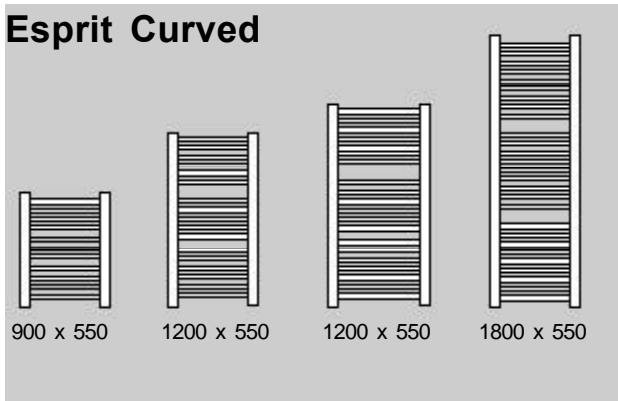

Esprit

The fine tubes of Esprit provide a sophisticated variation to the classic ladder-style

Esprit towel rails give you the option to choose either a straight or curved look, available in a white or chrome finish.

The straight model features an extra heated back rail to hold the towel behind the heated surface - providing the ultimate in drying and room heating efficiency - without obscuring the elegant design.

Product Code	Height (mm)	Width (mm)	Btu/h* Δt60	Watt* Δt50	Tapping centres	Centres from wall	Maximum projection	Element rating
ETR900x450WH/CP	900	450	1750/1361	405/316	310	80	100	350W
ETR1200x450WH/CP	1200	450	2398/1863	554/432	310	80	100	350W
ETR1200x550WH/CP	1200	550	2924/2272	676/527	410	80	100	650W/350W
ETR1800x550WH/CP	1800	550	4565/3552	1056/824	410	80	100	900W

Finished in White (RAL 9010) or Chrome. Matching manual or thermostatic valve kits available.

Product Code	Height (mm)	Width (mm)	Btu/h* Δt60	Watt* Δt50	Tapping centres	Centres from wall	Maximum projection	Element rating
ETRB900x550WH/CP	900	550	2129/1655	492/384	410	40	75	350W
ETRB1200x550WH/CP	1200	550	2924/2272	676/527	410	40	75	650W/350W
ETRB1500x550WH/CP	1500	550	3719/2890	860/671	410	40	75	900W/350W
ETRB1800x550WH/CP	1800	550	4565/3552	1056/824	410	40	75	900W