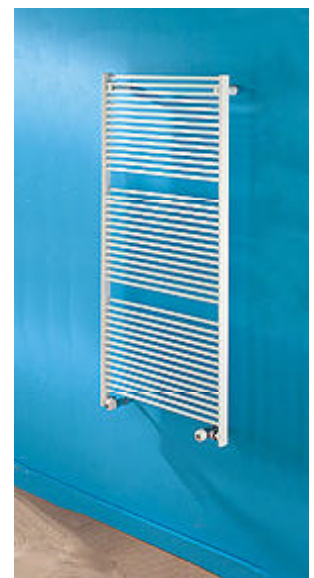

Finished in White (RAL 9010) or Chrome. Matching manual or thermostatic valve kits available.

Product Code	Height (mm)	Width (mm)	Btu/h* Δt60	Watt* Δt50	Tapping centres	Centres from wall	Maximum projection	Element rating
ETR900x450WH/CP	900	450	1750/1361	405/316	310	80	100	350W
ETR1200x450WH/CP	1200	450	2398/1863	554/432	310	80	100	350W
ETR1200x550WH/CP	1200	550	2924/2272	676/527	410	80	100	650W/350W
ETR1800x550WH/CP	1800	550	4565/3552	1056/824	410	80	100	900W