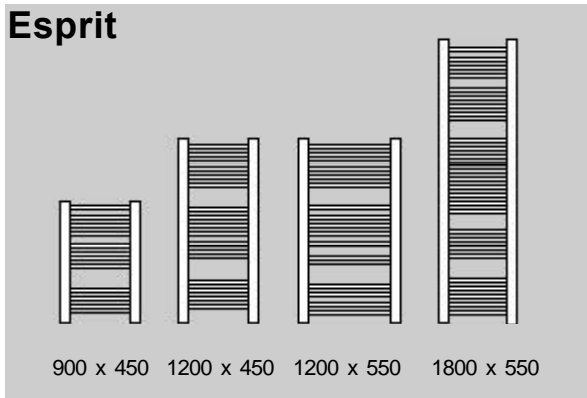

Esprit

The fine tubes of Esprit provide a sophisticated variation to the classic ladder-style

Esprit towel rails give you the option to choose either a straight or curved look, available in a white or chrome finish.

The straight model features an extra heated back rail to hold the towel behind the heated surface - providing the ultimate in drying and room heating efficiency - without obscuring the elegant design.

The addition of an electric heating element means you can use these towel rails outside the central heating season. Both straight and curved models are available in a range of sizes and outputs.