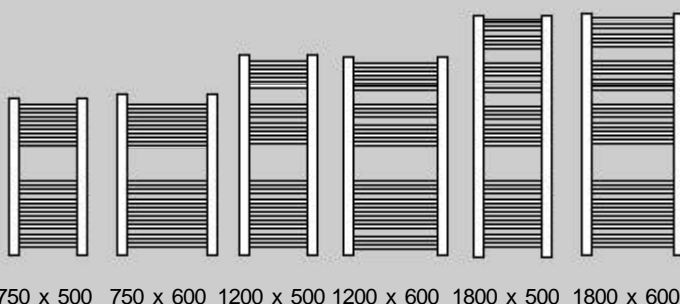

## A Simple, striking look with either a straight or curved design

Ladder Towel Warmer rails come in a choice of two design variations - straight rails or a subtle curved look. Both variations are available in six different sizes and outputs to suit any bathroom or en-suite and each is offered in either a chrome or white finish. You also have the option of an electric heating element, so you can use your towel warmer even when the central heating is off.

The range also includes the mini towel warmer at only 700 x 400mm. You can add a touch of luxury in even the smallest places.

### Ladder Towel Warmer Straight

Finished in white (RAL 9010) or Chrome. Matching manual or thermostatic valve kits available.

Product	Height (mm)	Width (mm)	Btu/h* △ t60	Watt* △ t50	Tapping centres	Centres from wall	Maximum projection	Element rating
Wh/CH	750	500	1593/1327	389/324	450	71-82	100	300W
WH/CH	750	600	1909/1590	466/388	550	71-82	100	300W
WH/CH	1200	500	2368/1972	578/481	450	71-82	100	615W
Wh/CH	1200	600	2810/2341	686/571	550	71-82	100	615W
WH/CH	1800	500	3494/2910	583/711	450	71-82	100	615W
WH/CH	1800	600	4133/3443	1009/840	550	71-82	100	615W
Straight Mini White	700	400	1253	305	350	71-82	100	N/A
Straight Mini Chrome	700	400	1044	254	350	71-82	100	N/A

### Ladder Towel Warmer Curved

Finished in white (RAL 9010) or Chrome. Matching manual or thermostatic valve kits available.

Colour	Height (mm)	Width (mm)	Btu/h* △ t60	Watt* △ t50	Tapping centres	Centres from wall	Maximum projection	Element rating
Wh/CH	750	500	1713/1427	418/348	450	71-82	100	300W
WH/CH	750	600	2052/1710	501/417	550	71-82	100	300W
WH/CH	1200	500	2546/2121	622/518	450	71-82	100	615W
WH/CH	1200	600	3021/2517	738/614	550	71-82	100	615W
WH/CH	1800	500	3757/3130	917/764	450	71-82	100	615W
WH/CH	1800	600	4444/3702	1085/904	550	71-82	100	615W