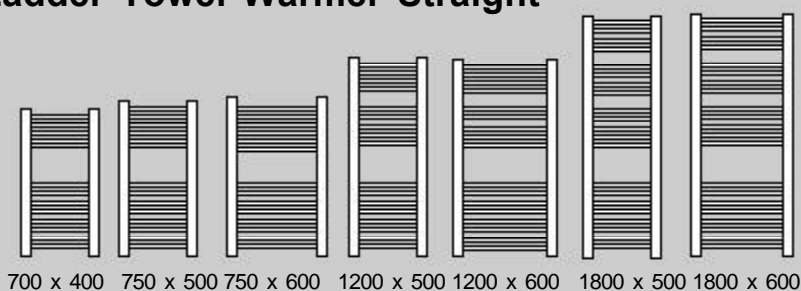

## A Simple, striking look with either a straight or curved design

Ladder Towel Warmer rails come in a choice of two design variations - straight rails or a subtle curved look. Both variations are available in six different sizes and outputs to suit any bathroom or en-suite and each is offered in either a chrome or white finish. You also have the option of an electric heating element, so you can use your towel warmer even when the central heating is off.

The range also includes the mini towel warmer at only 700 x 400mm. You can add a touch of luxury in even the smallest places.

### Ladder Towel Warmer Straight

Finished in white (RAL 9010) or Chrome. Matching manual or thermostatic valve kits available.

Product	Height (mm)	Width (mm)	Btu/h* △ t60	Watt* △ t50	Tapping centres	Centres from wall	Maximum projection	Element rating
Wh/CH	750	500	1593/1327	389/324	450	71-82	100	300W
WH/CH	750	600	1909/1590	466/388	550	71-82	100	300W
WH/CH	1200	500	2368/1972	578/481	450	71-82	100	615W
Wh/CH	1200	600	2810/2341	686/571	550	71-82	100	615W
WH/CH	1800	500	3494/2910	583/711	450	71-82	100	615W
WH/CH	1800	600	4133/3443	1009/840	550	71-82	100	615W
Straight Mini White	700	400	1253	305	350	71-82	100	N/A
Straight Mini Chrome	700	400	1044	254	350	71-82	100	N/A

### Ladder Towel Warmer Curved

Finished in white (RAL 9010) or Chrome. Matching manual or thermostatic valve kits available.

Colour	Height (mm)	Width (mm)	Btu/h* △ t60	Watt* △ t50	Tapping centres	Centres from wall	Maximum projection	Element rating
Wh/CH	750	500	1713/1427	418/348	450	71-82	100	300W
WH/CH	750	600	2052/1710	501/417	550	71-82	100	300W
WH/CH	1200	500	2546/2121	622/518	450	71-82	100	615W
WH/CH	1200	600	3021/2517	738/614	550	71-82	100	615W
WH/CH	1800	500	3757/3130	917/764	450	71-82	100	615W
WH/CH	1800	600	4444/3702	1085/904	550	71-82	100	615W