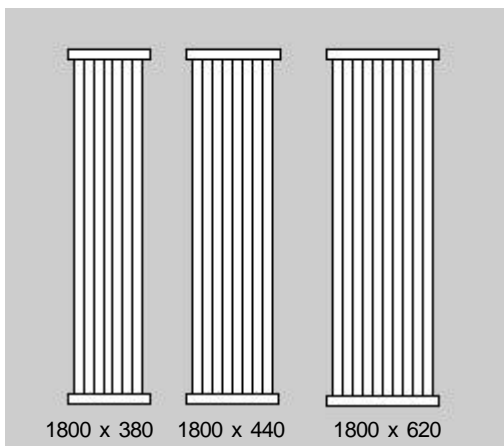

Wave

Exceptional styling and heating performance

Wave creates a uniquely sophisticated focal point wherever it's installed. The fine tubes are precisely curved to produce a distinctive Wave that's also exceptionally efficient in terms of room heating. You have a choice of three sizes and heat outputs, in subtle Metallic Grey.

Finished in Metallic Grey. Manual or thermostatic valve kits available.

| Product Code | Height (mm) | Width (mm) | Btu/h* Δt_{60} | Watt* Δt_{50} | Tapping centres | Centres from wall | Maximum projection |
|--------------|-------------|------------|---------------------------|--------------------------|-----------------|-------------------|--------------------|
| WA1800x380 | 1800 | 380 | 3801 | 882 | 340 | 60 | 120 |
| WA1800x440 | 1800 | 440 | 4399 | 1021 | 400 | 60 | 120 |
| WA1800x620 | 1800 | 620 | 6197 | 1438 | 580 | 60 | 120 |